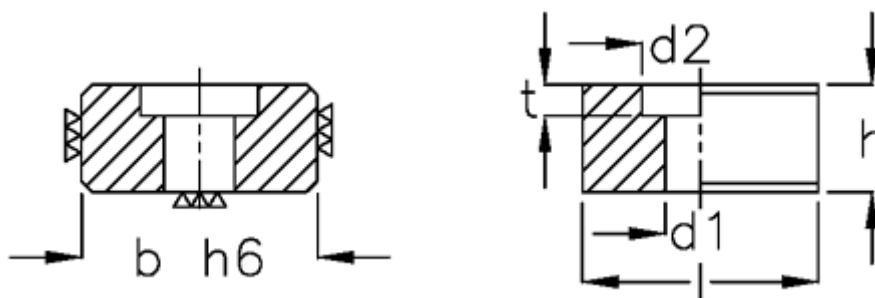

Data Sheet

Article number: 20916022

Description: E+G Shallow T-nut
GN 230-22

Measures

b	= 22
d1	= 7
d2	= 11
H	= 12
L	= 32
screw	= M6x16
t	= 6.3